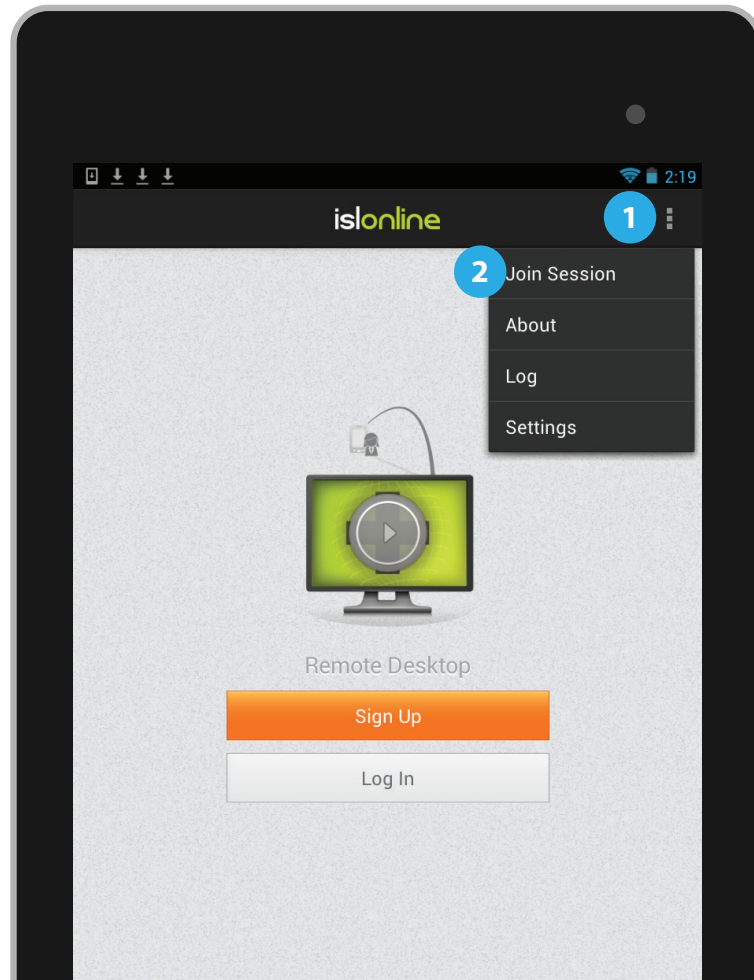

Remote Support Android Devices

ISL Light for Android

1 Start a New Session on a Computer

Windows, Mac, Linux.

2 Download the Mobile App

Download and run the ISL Light Remote Desktop app on an Android mobile device.

Available for Free

3 Join the Session

Tap on »Join Session«.

- 1 Tap menu
- 2 Tap "Join Session"

4 Connect

Enter the session code to connect.

5

Control an Android device

Go to home

Home

Go to previous screen

Ctrl + Home

Go to menu

Ctrl + Shift + Home

Non-full keyboard (i.e. Macbook)

fn + ⬅