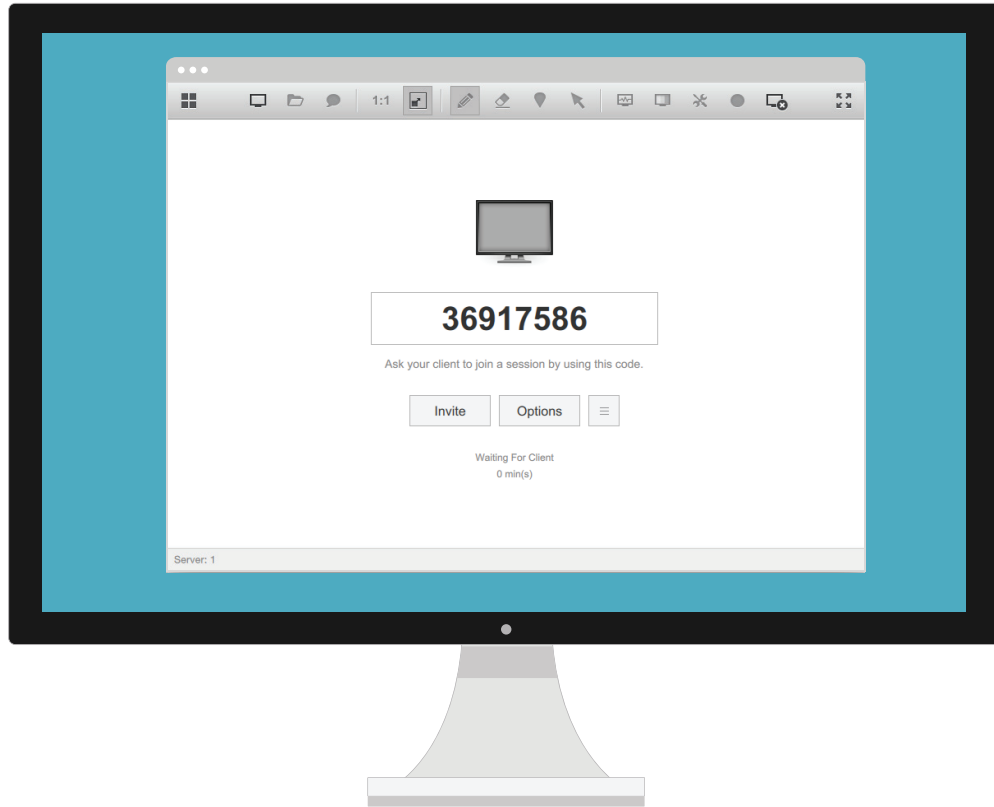

Remote Support Android Devices

ISL Light for Android

1 Start a New Session on a Computer

Windows, Mac, Linux.

2 Download the Mobile App

Download and run the ISL Light Remote Desktop app on an Android mobile device.

Available for Free

3 Join the Session

Tap on »Join Session«.

- 1 Tap menu
- 2 Tap "Join Session"

4 Connect

Enter the session code to connect.

5

Control an Android device